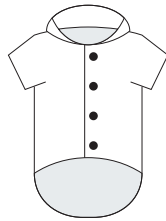

Impermeable
Waterproof

Reflectante
Reflective

Ajustable
Adjustable

100% Poliéster
100% Polyester

Elástico para cola
Elastic tail

Ojal para correa o arnés
Eyelet for belt or harness

PARTE FRONTAL
DE LAS PRENDAS
FRONT PART OF
THE CLOTHES