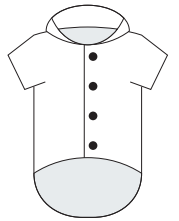

Impermeable
Waterproof

Reflectante
Reflective

Ajustable
Adjustable

100% Poliéster
100% Polyester

Elástico para cola
Elastic tail

Ojal para correa o arnés
Eyelet for belt or harness

PARTE FRONTAL
DE LAS PRENDAS
FRONT PART OF
THE CLOTHES