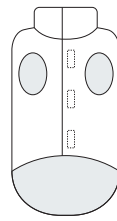

PARTE FRONTAL
DE LAS PRENDAS
FRONT PART OF
THE CLOTHES