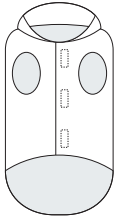

PARTE FRONTAL
DE LAS PRENDAS
FRONT PART OF
THE CLOTHES