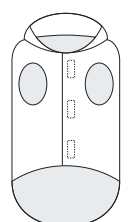

PARTE FRONTAL
DE LAS PRENDAS
FRONT PART OF
THE CLOTHES