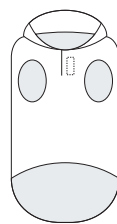

PARTE FRONTAL
DE LAS PRENDAS
FRONT PART OF
THE CLOTHES