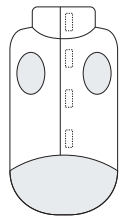

PARTE FRONTAL
DE LAS PRENDAS
FRONT PART OF
THE CLOTHES