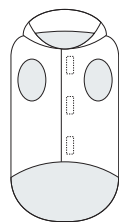

PARTE FRONTAL
DE LAS PRENDAS
FRONT PART OF
THE CLOTHES