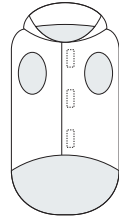

PARTE FRONTAL
DE LAS PRENDAS
FRONT PART OF
THE CLOTHES