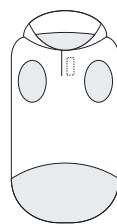

PARTE FRONTAL
DE LAS PRENDAS
FRONT PART OF
THE CLOTHES