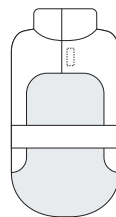

Impermeable
Waterproof

Reflectante
Reflective

Ajustable
Adjustable

100% Poliéster
100% Polyester

Elástico para cola
Elastic tail

Ojal para correa o arnés
Eyelet for belt or harness

PARTE FRONTAL
DE LAS PRENDAS
FRONT PART OF
THE CLOTHES