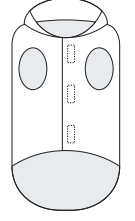

PARTE FRONTAL
DE LAS PRENDAS
FRONT PART OF
THE CLOTHES