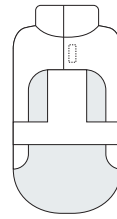

Impermeable
Waterproof

Reflectante
Reflective

Ajustable
Adjustable

100% Poliéster
100% Polyester

Elástico para cola
Elastic tail

Ojal para correa o arnés
Eyelet for belt or harness

PARTE FRONTAL
DE LAS PRENDAS
FRONT PART OF
THE CLOTHES