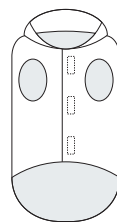

PARTE FRONTAL
DE LAS PRENDAS
FRONT PART OF
THE CLOTHES