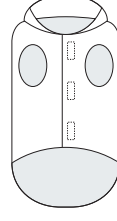

PARTE FRONTAL
DE LAS PRENDAS
FRONT PART OF
THE CLOTHES