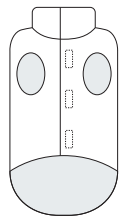

PARTE FRONTAL
DE LAS PRENDAS
FRONT PART OF
THE CLOTHES