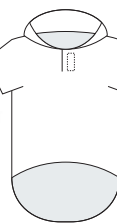

PARTE FRONTAL
DE LAS PRENDAS
FRONT PART OF
THE CLOTHES