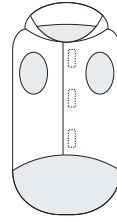

PARTE FRONTAL
DE LAS PRENDAS
FRONT PART OF
THE CLOTHES