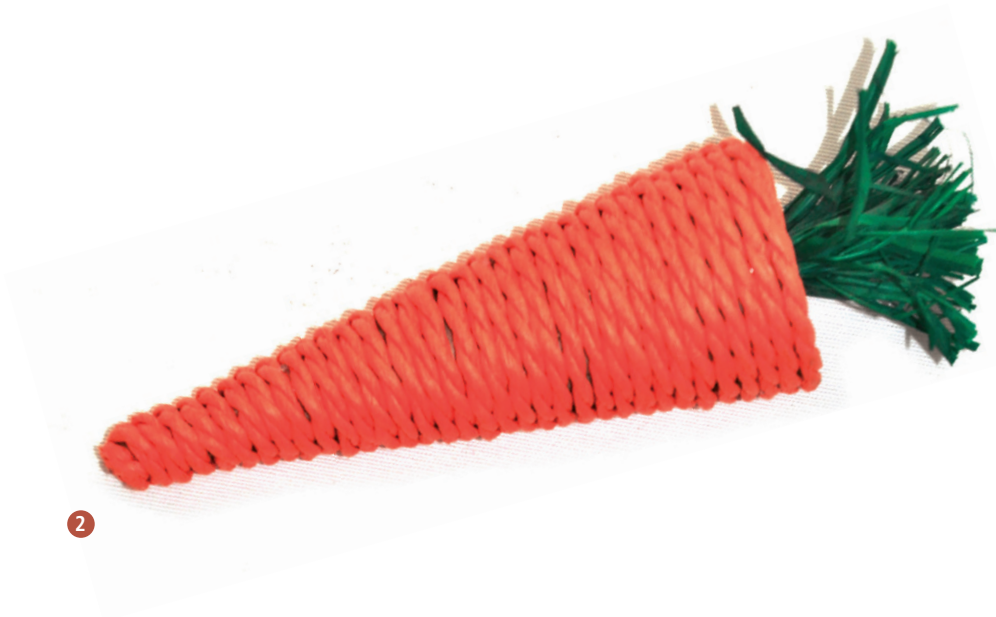

Natural Candy

Cod.	Descripción	72 uds	EAN
1 R030029	Candy 15cm	72 uds	8 427458 856973
2 R030030	Carrot 15cm	72 uds	8 427458 856980